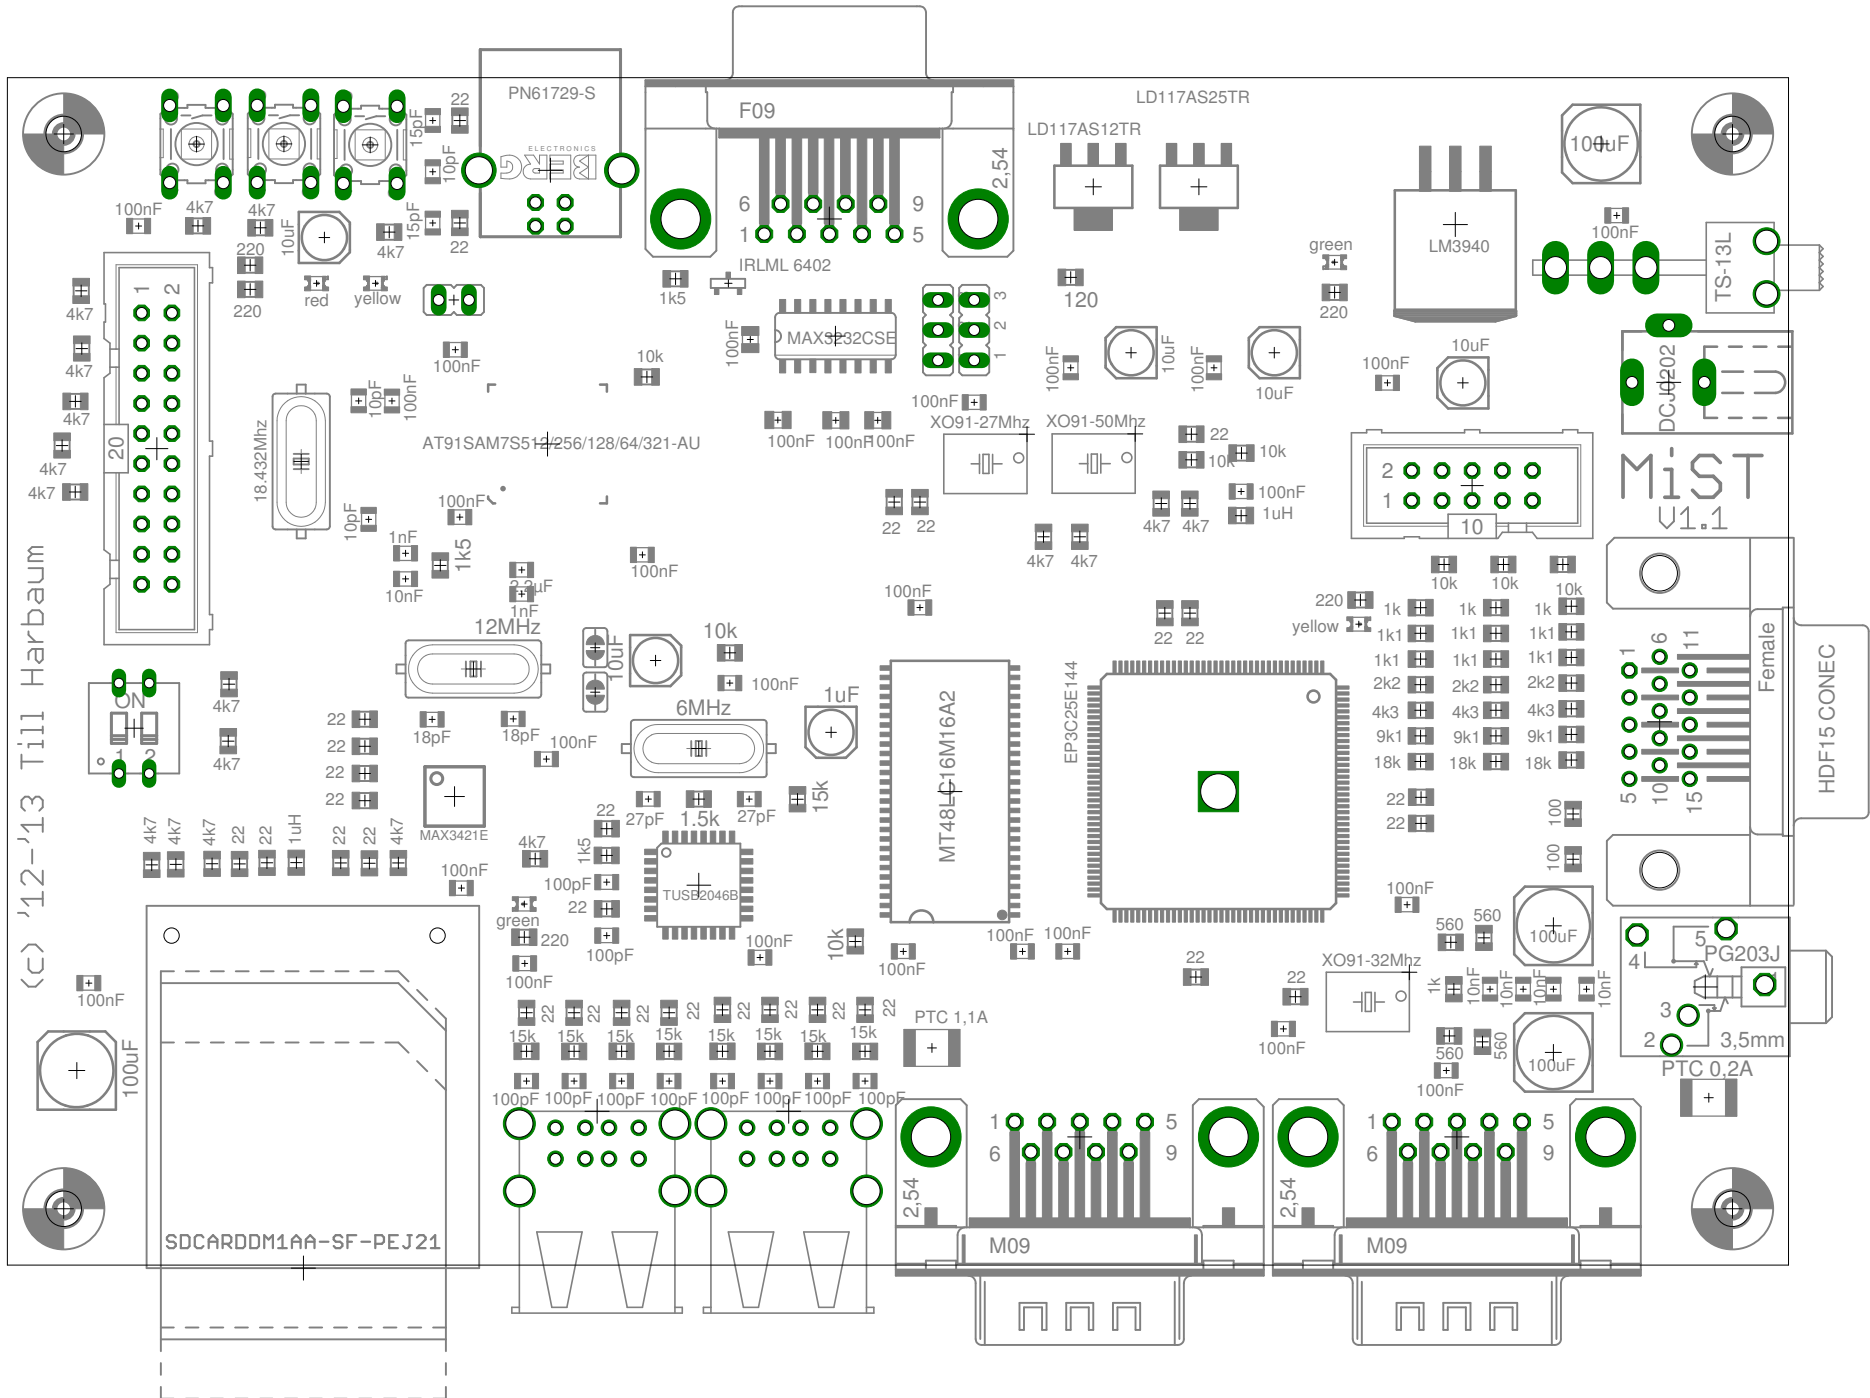

(c) '12-'13 Till Harbaum

PN61729-S

F09

LD117AS25TR

LM3940

MiST
v1.1

MT48LC16M16A2

EP3C25E144

AT91SAM7S54-256/128/64/321-AU

MAX32CSE

TUSB2046B

SDCARDDM1AA-SF-PEJ21

PG203J

M09

M09

2,54

2,54

PTC 0,2A

HDF15 CONE

Female